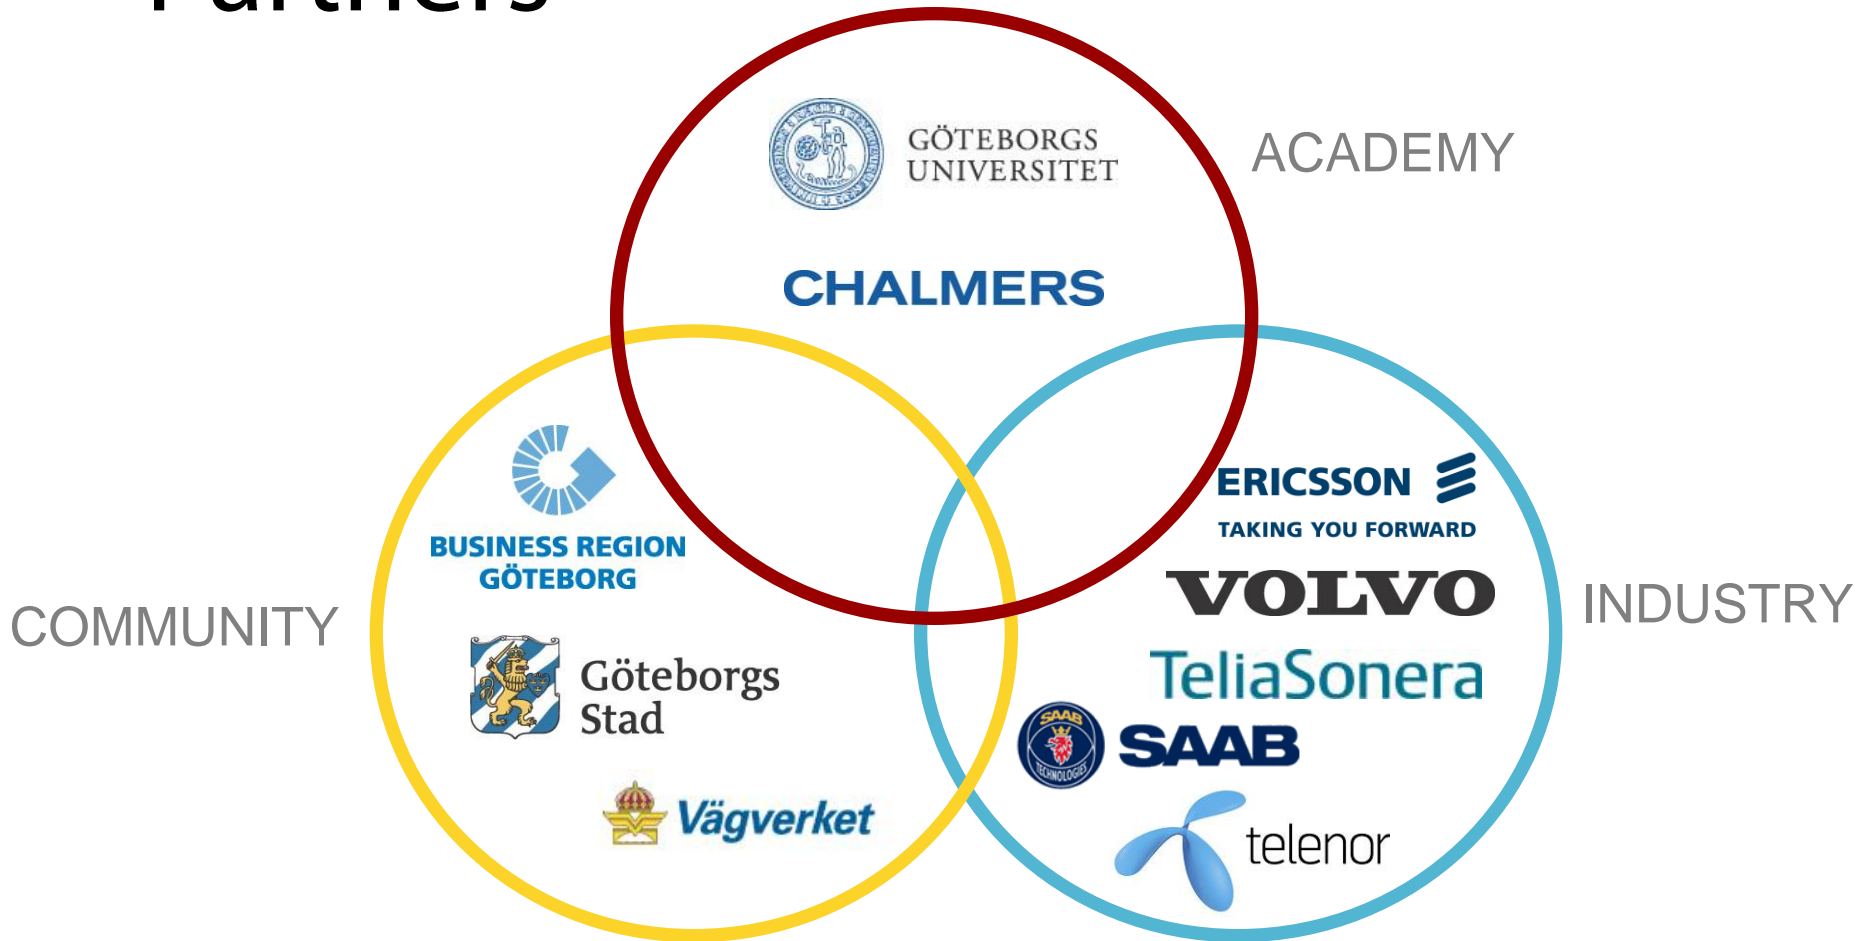

LINDHOLMEN
SCIENCE PARK

a Triple Helix showcase

Göteborg City Centre

Lindholmen Science Park

Foto: Flygare Palmnäs

Lindholmen Science Park Partners

17 000 active at Lindholmen

9,700 business people
3,100 students, researchers
4,200 high school students

The new logic

TSS

Test Site Sweden

R & D D D D

Research

Development

Demo

Deployment

Lindholmen Science Park

- National resource based in Gothenburg
- Among other things, we are “incubating” complex national and international efforts in the area of Transport, ICT and Media.

Open Arena Lindholmen